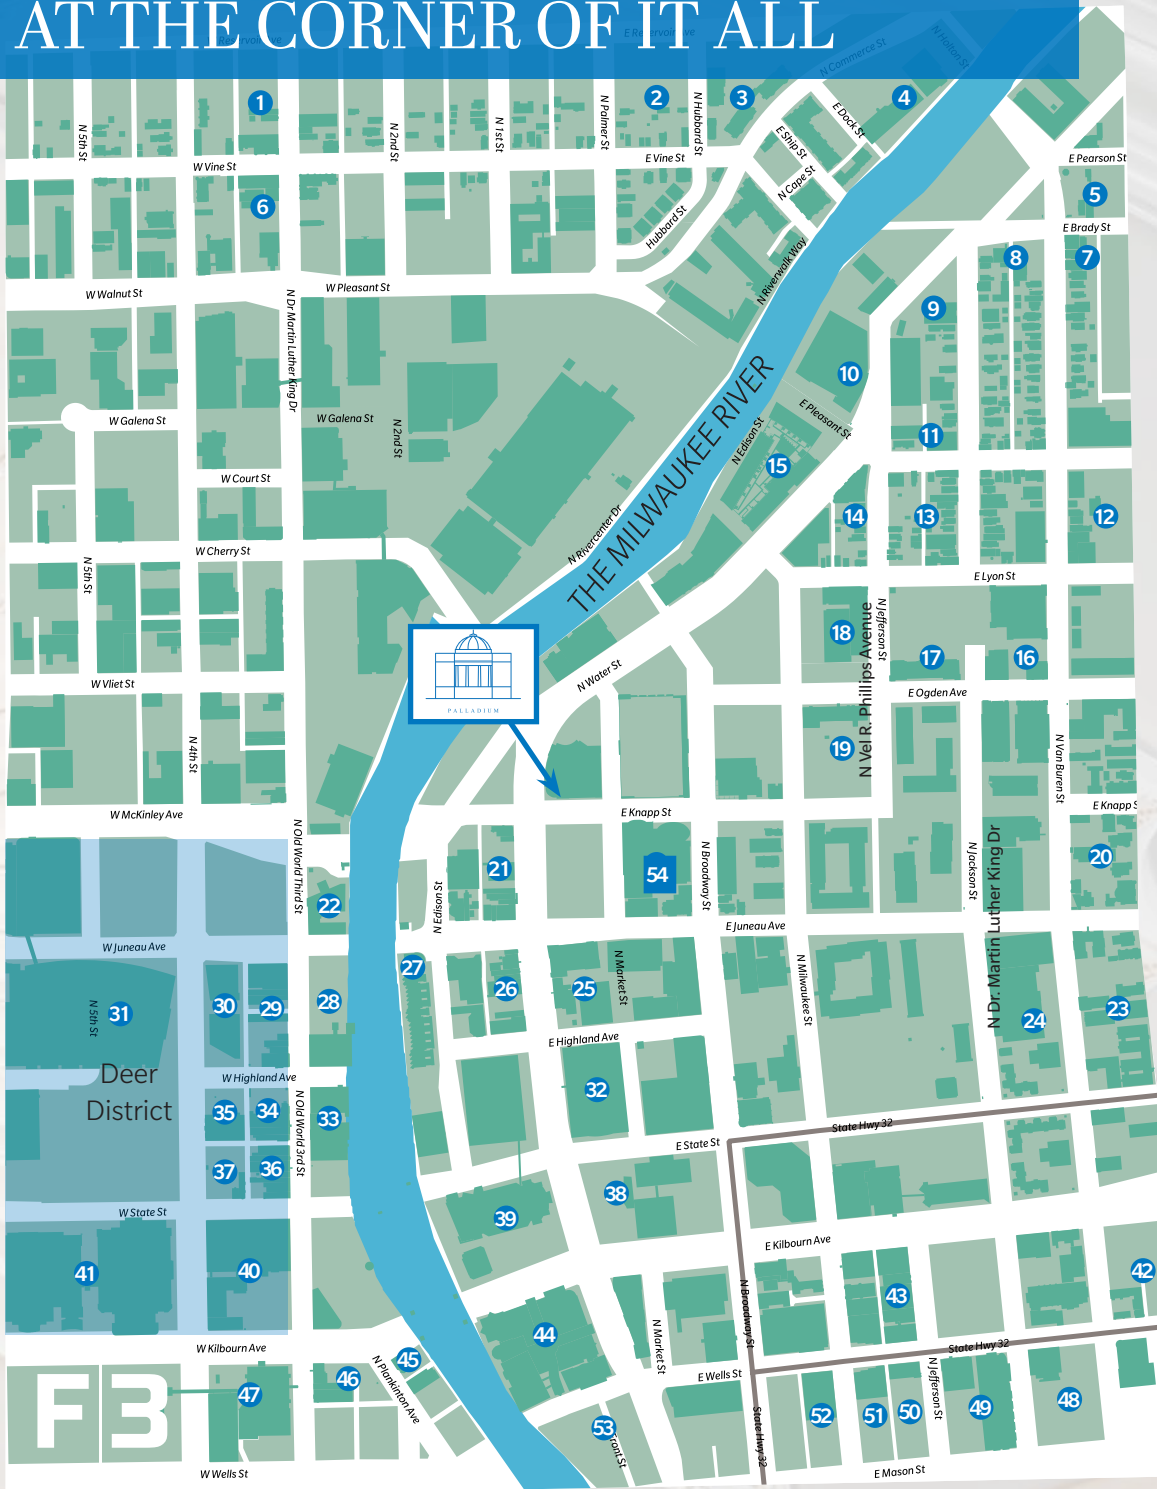

1400 N. WATER ST. MILWAUKEE, WI 53202

Phase Two

CORPORATE CONVENIENCE

ELITE
INTERIOR
PARKING

ONSITE
SECURITY
TEAM

93
WALKABILITY
SCORE

DIRECT
FREEWAY
ACCESS

FITNESS
CENTER &
LOCKER ROOMS

THIRTEEN
MINUTES TO
AIRPORT

AT THE CORNER OF IT ALL

ARTS & EVENTS

- 31 Fiserv Forum
- 39 Marcus Performing Arts Center
- 41 Miller Highlife Theatre
- 41 Milwaukee Admirals
- 41 Milwaukee Wave Pro Soccer
- 29 The Beer Garden
- 44 The Pabst Theatre

HEALTH & FITNESS

- 15 Anytime Fitness
- 35 Ascent Fitness
- 54 MSOE Kern Center

HOTELS & LODGING

- 22 Aloft Milwaukee Downtown
- 47 Hyatt Regency
- 44 Saint Kate
- 23 The Plaza Hotel

RESIDENTIAL

- 48 7Seventy7 Apartments
- 7 Avenir Apartments
- 15 The North End
- 9 The Rhythm
- 4 Trostle Square Apartments