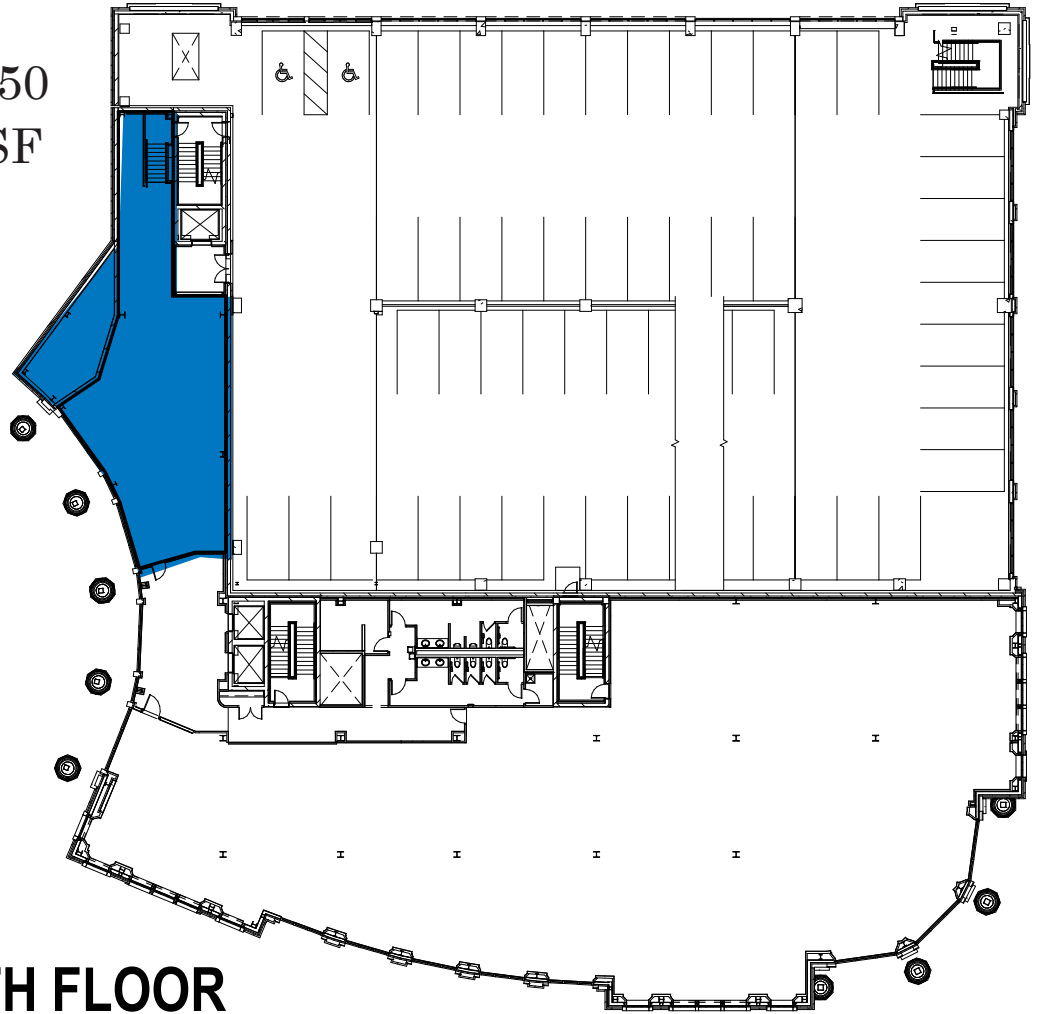

JOHN ADAMS
LETTER TO ABIGAIL ADAMS
MAY 1756

Phase One

Suite 100
13,064 SF
*Divisible down
to 4,000 SF*

FIRST FLOOR

1400 N. WATER ST. MILWAUKEE, WI 53202

Phase One

Suite 450
2,437 SF

FOURTH FLOOR