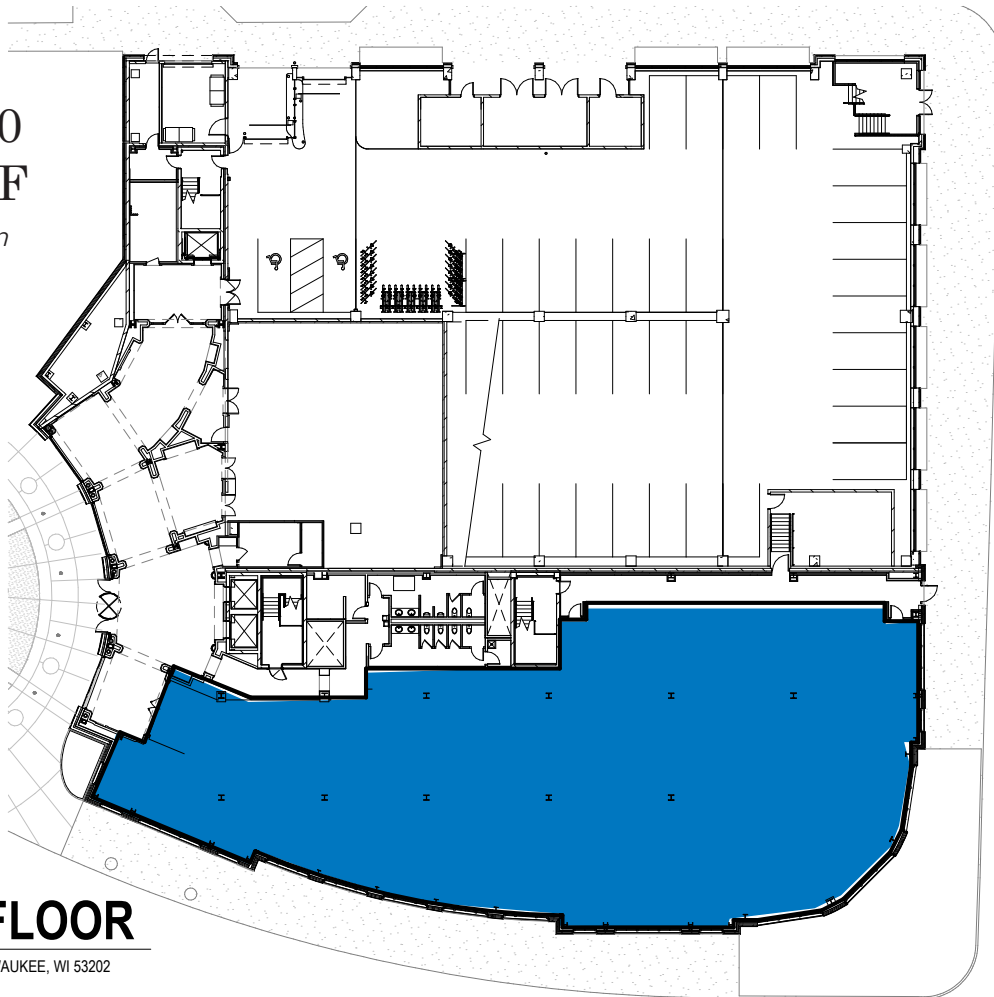

IT'S ALL IN THE DETAILS.

AVAILABLE SPACE	<u>PHASE ONE -- 79,000 RSF</u>
1ST FLOOR:	13,064 RSF
4TH FLOOR:	2,437 RSF
	<u>PHASE TWO -- 65,000 RSF</u>
1ST-5TH FLOORS:	13,000 RSF FLOOR PLATES
ADDRESS	1400 N WATER STREET
TOTAL BUILDING SIZE	144,000 RSF
STORIES	FIVE
PARKING	360 STALLS ONSITE
YEAR BUILT	2019 (PHASE ONE)

JOHN ADAMS
LETTER TO ABIGAIL ADAMS
MAY 1756

Phase One

Suite 100
13,064 SF
*Divisible down
to 4,000 SF*

FIRST FLOOR

1400 N. WATER ST. MILWAUKEE, WI 53202

Phase One

Suite 450
2,437 SF

FOURTH FLOOR